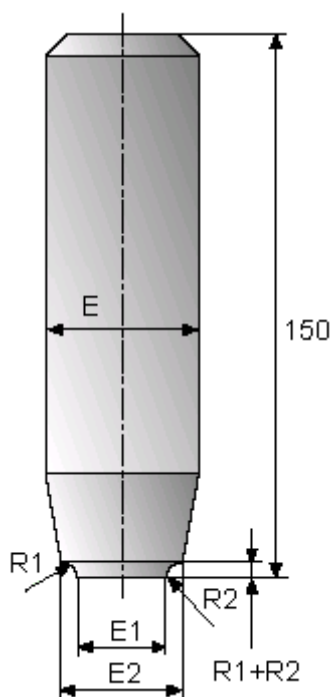

Article number: 12421000050000

Description: Rivet tool 421 000 050.000
For M5

Measures

E = 12.0

E1 = 5.3

E2 = 8.7

For thread = M5

R1 = 0.6

R2 = 0.5